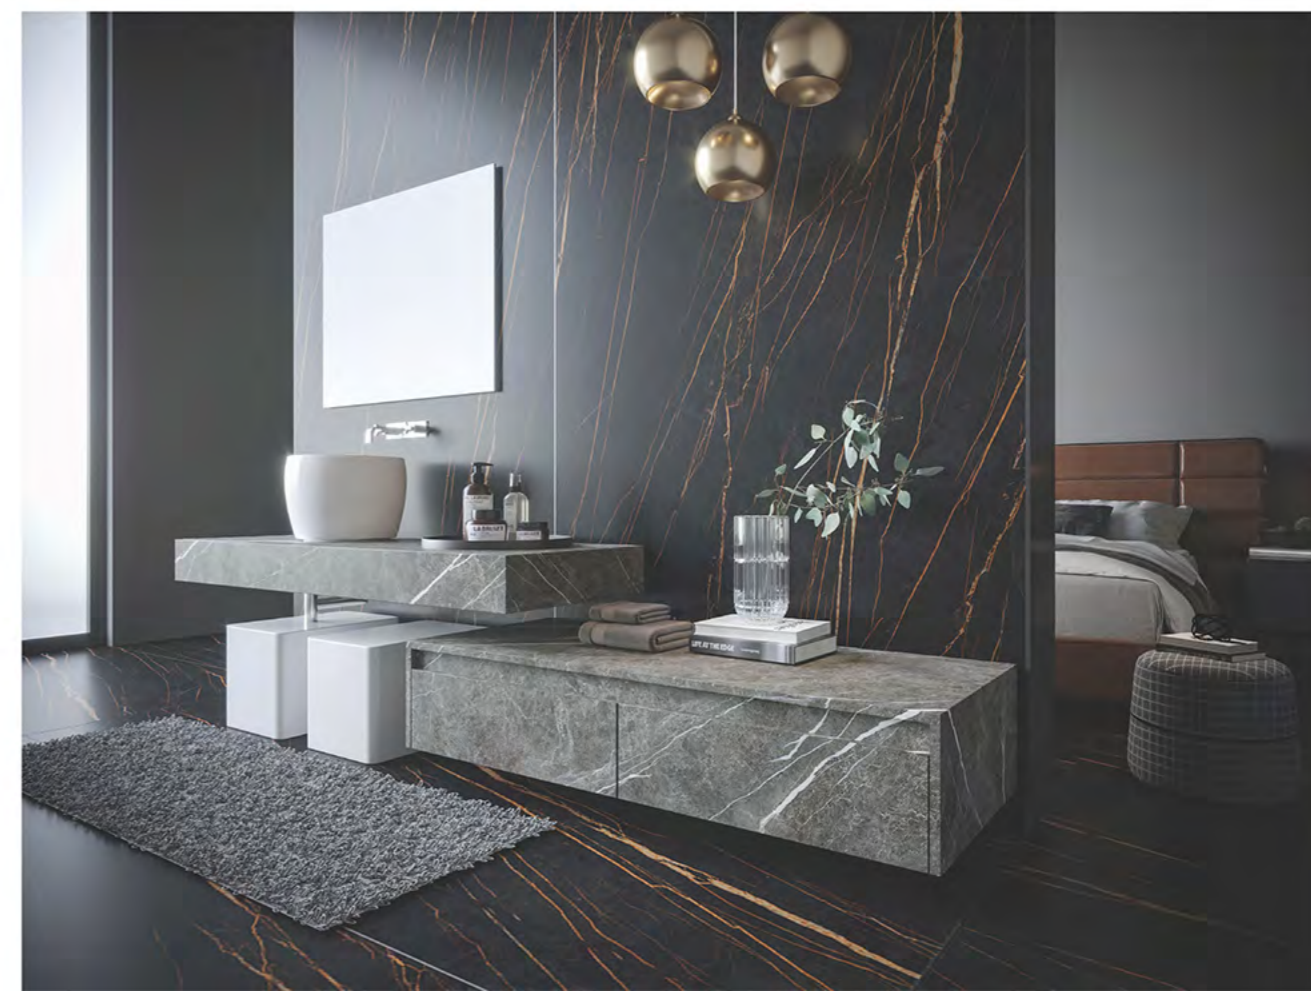

SLATEBLUE

DB2M27BC-Y(MATT)

1600X3200X12mm 63X126"

DB6M27BC(MATT)

1600X3200X6mm 63X126"

DA6M27BC(MATT)

1200X2400X6mm 48X96"

DB2M27BCT-Y(MOLD)

1600X3200X12mm 63X126"